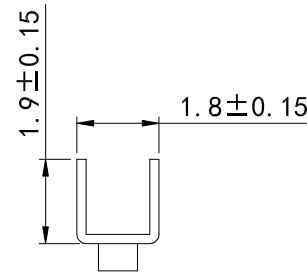

材質: Phosphor Bronze
 表面處理: Pre-tin-plated thickness more than 40u"
 對手件: PIN Sq 0.64
 適用電線: #22~#26
 線皮外徑: 1.7~1.35

C-C Section

A-A Section

B-B Section