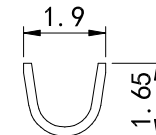

材質: Phosphor Bronze
 表面處理: Pre-tin-plated thickness more than 40u"
 對手件: PIN Sq 0.64
 適用電線: #22~#26
 線皮外徑: 1.7~1.35

C-C Section

A-A Section

B-B Section