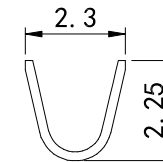

材質: Phosphor Bronze
 表面處理: Pre-tin-plated thickness more than 40u"
 對手件: PIN Sq 0.64
 適用電線: #22~#26
 線皮外徑: 1.7~1.35

C-C Section

A-A Section

B-B Section