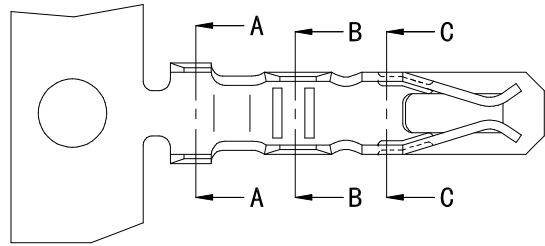

材質: Phosphor Bronze
 表面處理: Pre-tin-plated thickness more than 40u"
 對手件: PIN Sq 0.64
 適用電線: #22~#26
 線皮外徑: 1.7~1.35

C-C Section

A-A Section

B-B Section