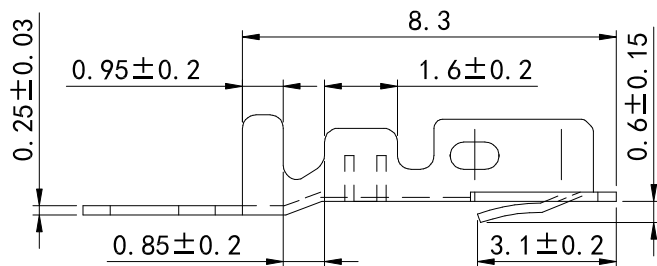

材質: Phosphor Bronze
 表面處理: Pre-tin-plated thickness more than 40u"
 對手件: PIN Sq 0.64
 適用電線: #22~#26
 線皮外徑: 1.7~1.35

C-C Section

A-A Section

B-B Section